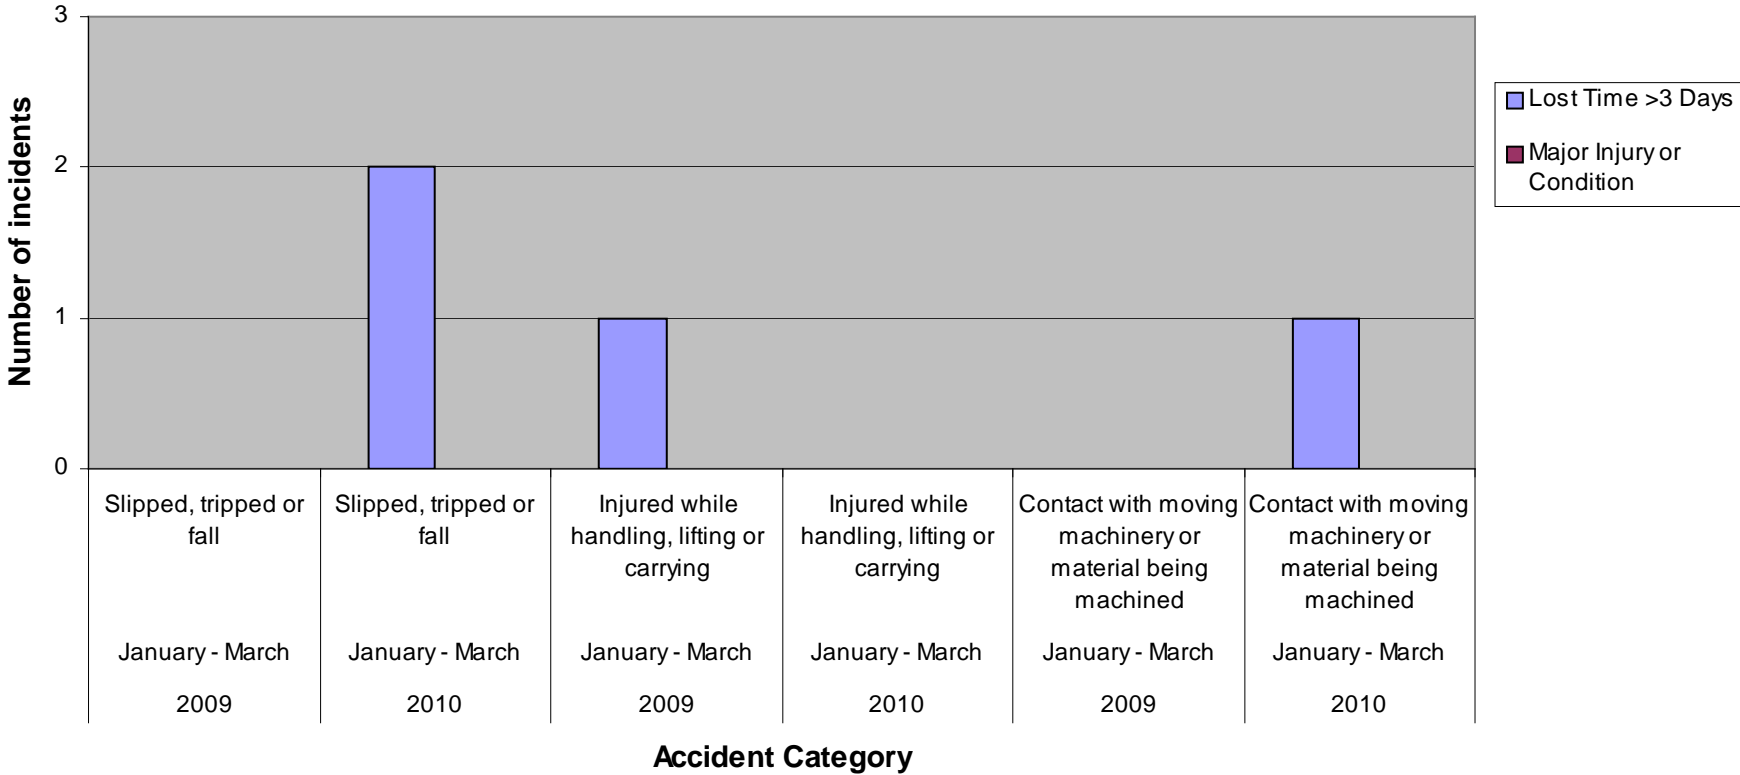

Reportable employee accident Comparison January – March 2009 Vs 2010 by Directorate

Reportable accidents comparison Directorate of Education and Leisure 2009 vs 2010

Reportable accident comparison Directorate of the Environment 2009 vs 2010

Reportable accident comparison Directorate of Social Services 2009 vs 2010