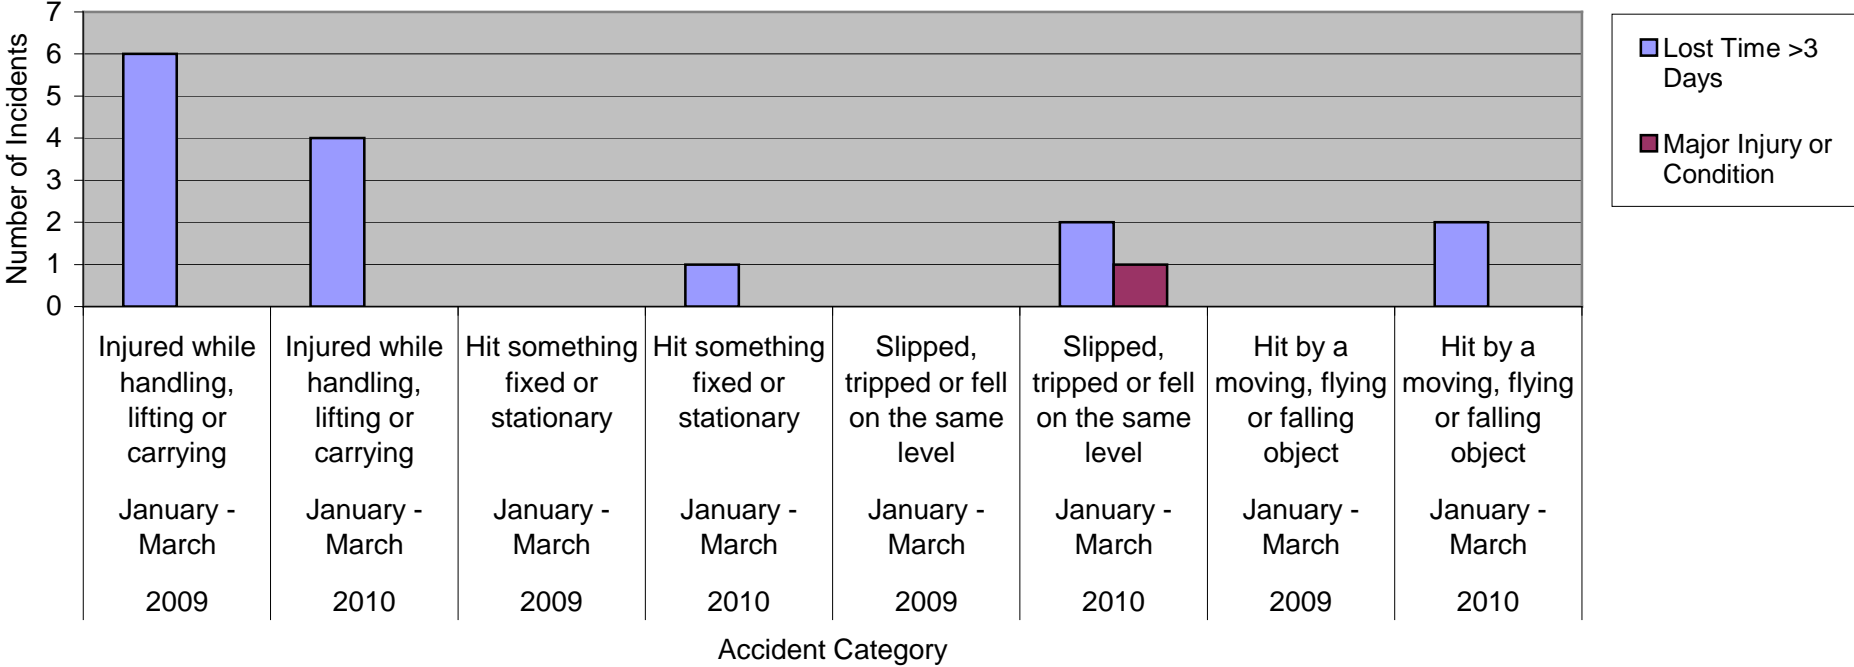

Reportable employee accident Comparison January – March 2009 Vs 2010 by Directorate

Reportable accidents comparison Directorate of Education and Leisure 2009 vs 2010

Reportable accident comparison Directorate of the Environment 2009 vs 2010

Reportable accident comparison Directorate of Social Services 2009 vs 2010