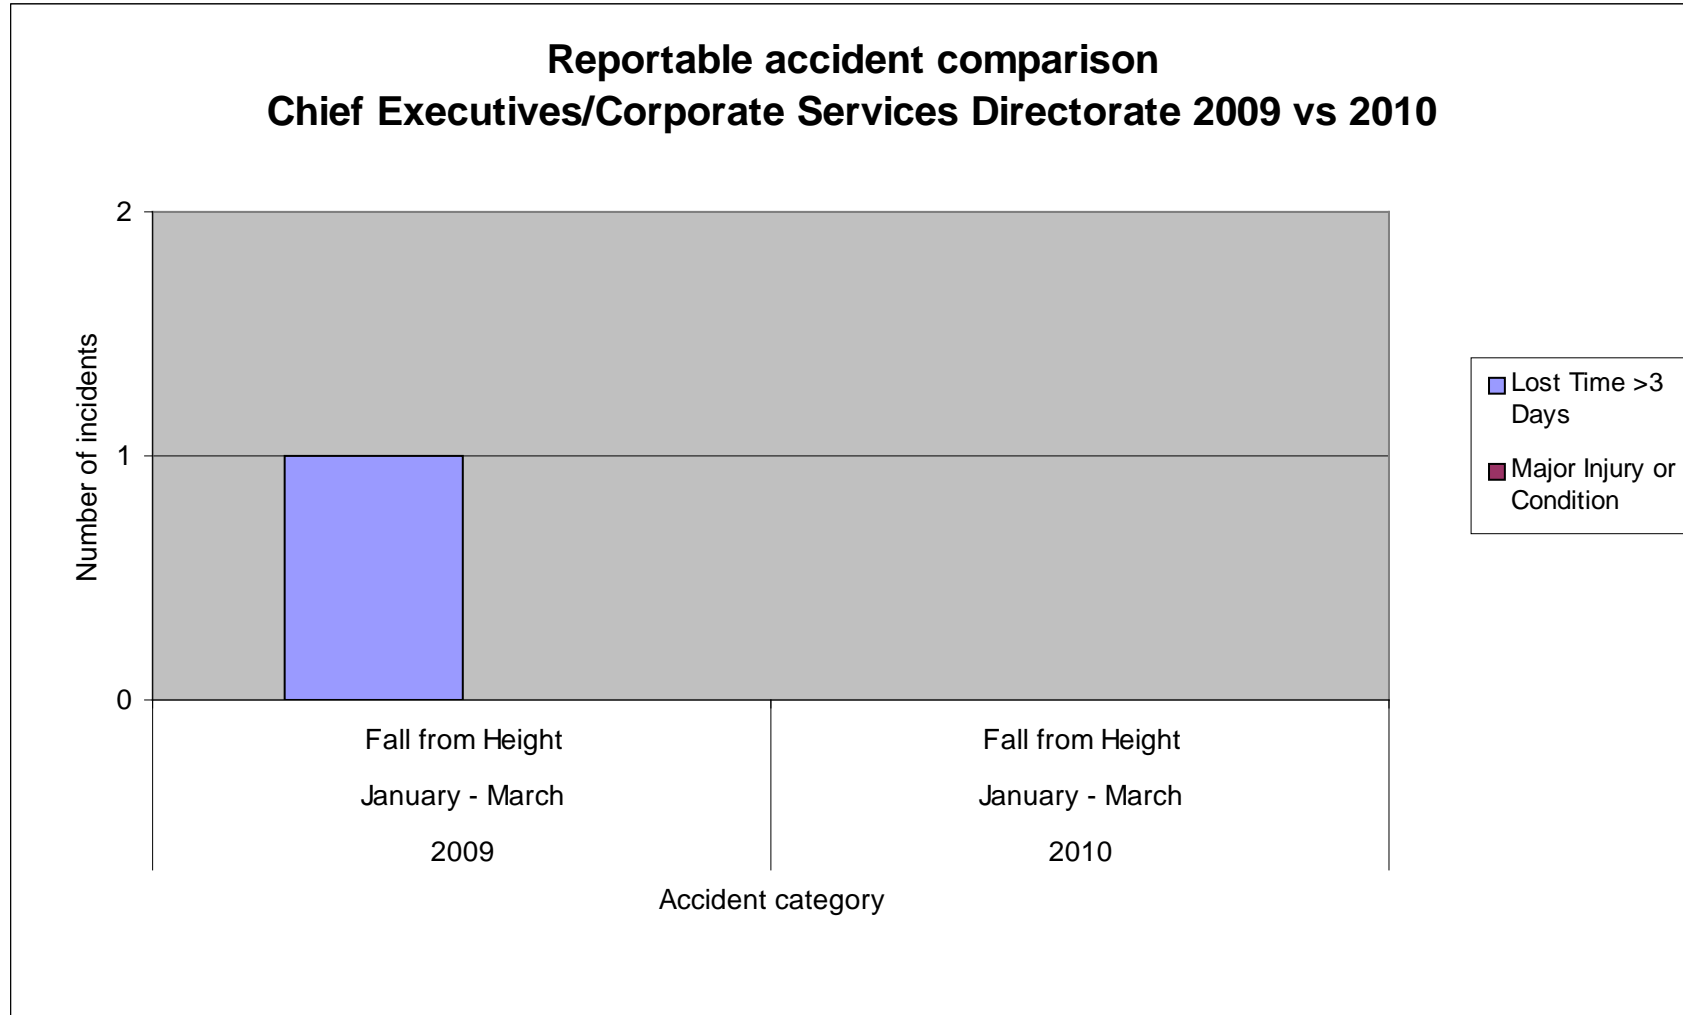

Reportable employee accident Comparison January – March 2009 Vs 2010 by Directorate

Reportable accidents comparison Directorate of Education and Leisure 2009 vs 2010

Reportable accident comparison Directorate of the Environment 2009 vs 2010

Reportable accident comparison Directorate of Social Services 2009 vs 2010